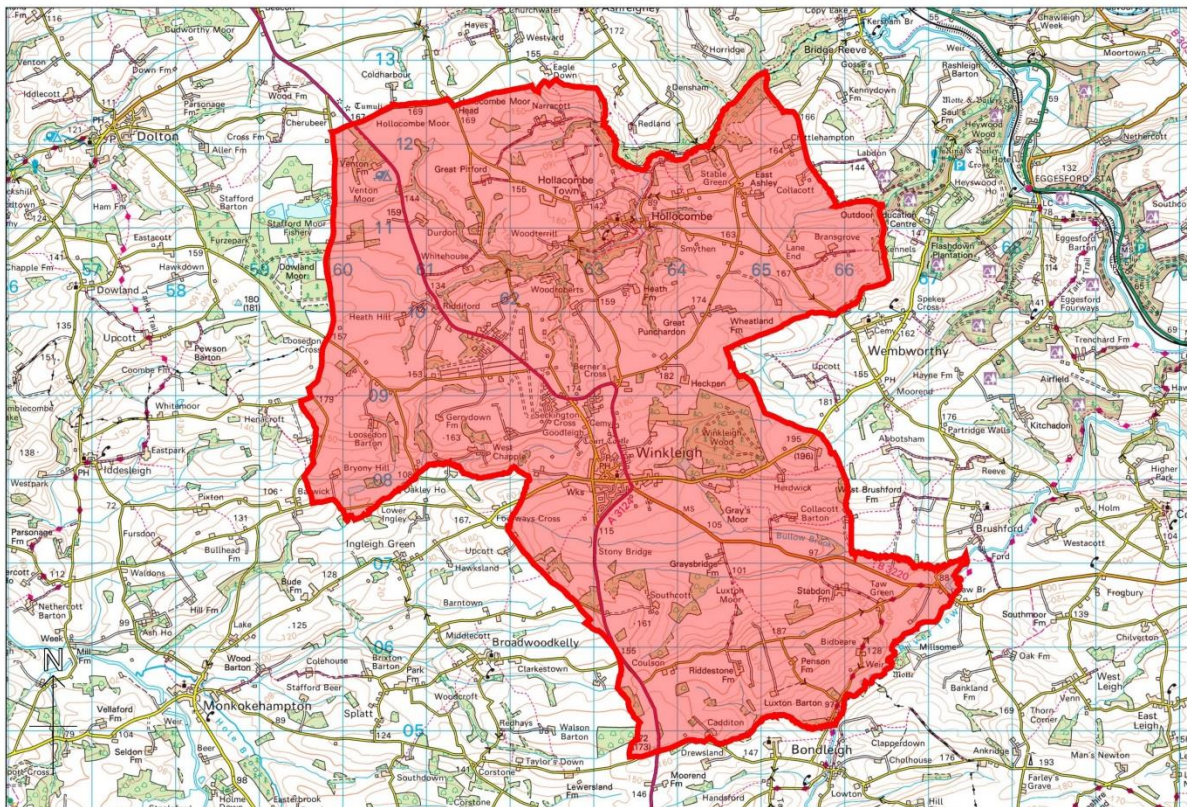

Neighbourhood Area Designation Notice

Winkleigh Neighbourhood Area

Date of Designation: 6th March 2017

Name of Neighbourhood Area: Winkleigh Neighbourhood Area

Name of Relevant Body applying for Designation: Winkleigh Parish Council

Notice is hereby given that in accordance with Section 61G of the Town and Country Planning Act 1990 (as amended) and pursuant to a decision made by a meeting of the Full Council on 6th March 2017, Torrridge District Council has designated the Winkleigh Neighbourhood Area.

The extent of the designated Winkleigh Neighbourhood Area is contiguous to the Civil Parish of Winkleigh, as identified on the map below.

© Crown copyright and database rights 2017 Ordnance Survey 100022736 EUL.
 You are permitted to use this data solely to enable you to respond to, or interact with, the organisation that provided you with the data. You are not permitted to copy, sub-license, distribute or sell any of this data to third parties in any form.

Date Produced : 07/03/2017
 Scale 1:75000